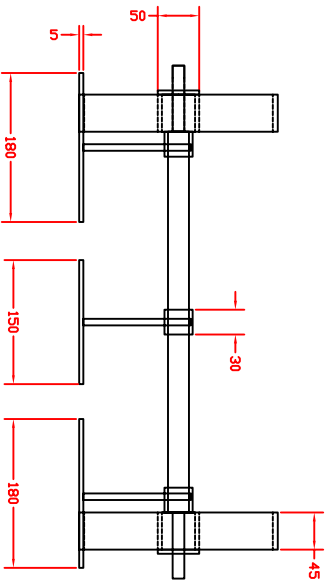

Drawn by Kamal Khalifa	Date: 30th May 2008	All Dimensions in mm	Khartoum Office, Sudan	
The Dual Purpose Weeder				

Drawing No:
DPW - 01

Drawn by Kamal Khalifa	Date: 30th May 2008	All Dimensions in mm	Khartoum Office, Sudan	 Drawing No: DPW - 02
The Dual Purpose Weeder				