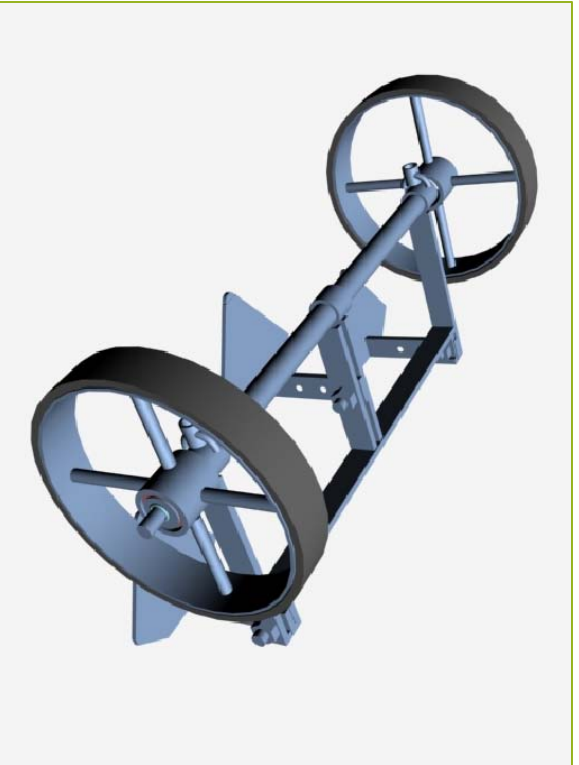

Drawn by Kamal Khalifa	Date: 30th May 2008	All Dimensions in mm	Khartoum Office, Sudan	
The Dual Purpose Weeder				

Drawing No:
DPW - 01

Drawn by Kamal Khalifa	Date: 30th May 2008	All Dimensions in mm	Khartoum Office, Sudan	 Drawing No: DPW - 02
The Dual Purpose Weeder				