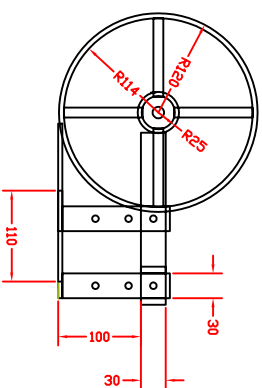

Drawn by Kamal Khalifa	Date: 30th May 2008	All Dimensions in mm	Khartoum Office, Sudan	
The Dual Purpose Weeder				

Drawing No:
DPW - 01

Drawn by Kamal Khalifa	Date: 30th May 2008	All Dimensions in mm	Khartoum Office, Sudan	 Drawing No: DPW - 02
The Dual Purpose Weeder				