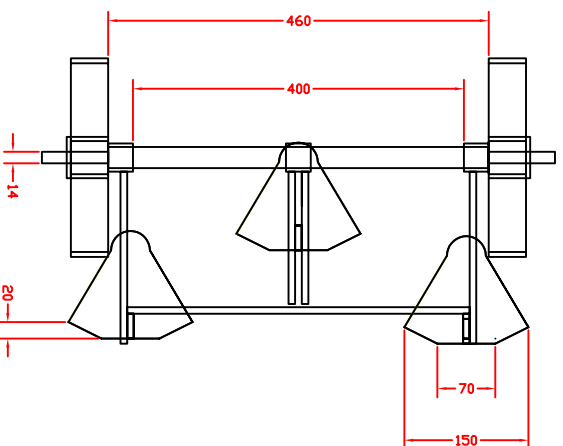

Drawn by Kamal Khalifa	Date: 30th May 2008	All Dimensions in mm	Khartoum Office, Sudan	
The Dual Purpose Weeder				

Drawing No:
DPW - 01

Drawn by Kamal Khalifa	Date: 30th May 2008	All Dimensions in mm	Khartoum Office, Sudan	 Drawing No: DPW - 02
The Dual Purpose Weeder				