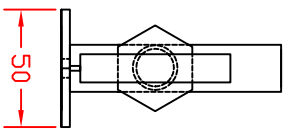

Drawn by Kamal Khalifa	Date: 10th May 2008	All Dimensions in mm	Khartoum Office, Sudan	
Wheel Jig				

Drawn by Kamal Khalifa	Date: 2nd July 2008	All Dimensions in mm	Khartoum Office, Sudan	 Practical ACTION
Wheel Jig				