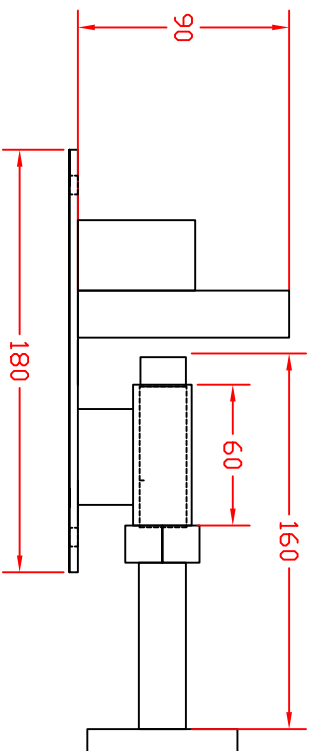

Drawn by Kamal Khalifa	Date: 10th May 2008	All Dimensions in mm	Khartoum Office, Sudan	
Wheel Jig				

Drawn by Kamal Khalifa	Date: 2nd July 2008	All Dimensions in mm	Khartoum Office, Sudan	 Practical ACTION
Wheel Jig				