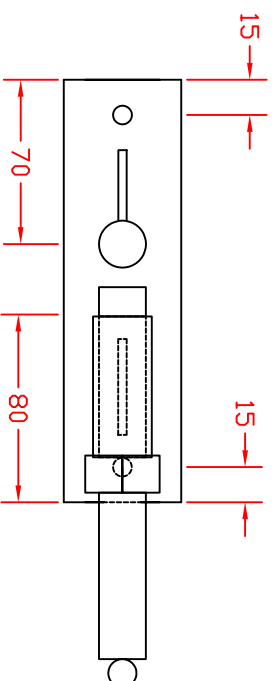

Drawn by Kamal Khalifa	Date: 10th May 2008	All Dimensions in mm	Khartoum Office, Sudan	
Wheel Jig				

Drawn by Kamal Khalifa	Date: 2nd July 2008	All Dimensions in mm	Khartoum Office, Sudan	 Practical ACTION
Wheel Jig				